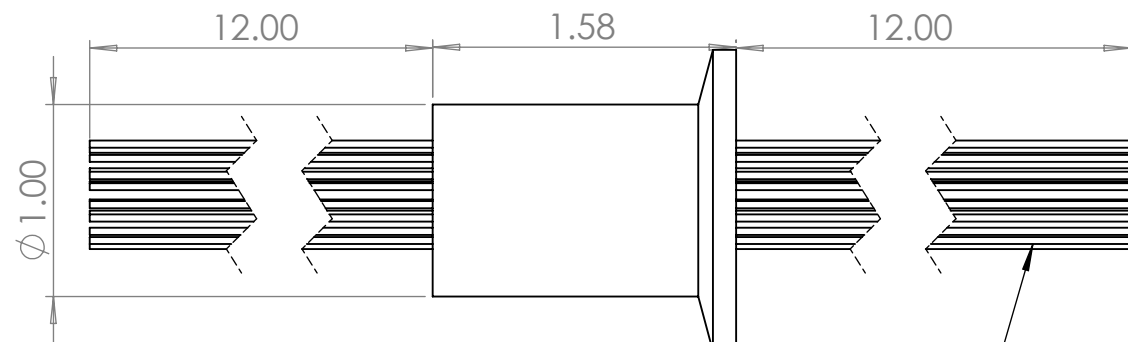

4

3

2

1

B

B

KF 25 SS304

QTY: (14) 26 AWG
TEFLON INSULATED LEADS

A

A

NOTES:

- 1. OPERATING TEMPERATURE: -50C to 40C
- 2. Vacuum Leak Rating: 10^{-7} ATM-CC/Sec

UNLESS OTHERWISE SPECIFIED:		NAME	DATE
DRAWN		A.M	
CHECKED			
ENG APPR.			
MFG APPR.			
Q.A.			
COMMENTS:		THIS DRAWING IS FOR REFERENCE ONLY. FINAL PRODUCT MAY DIFFER.	

INTERPRET GEOMETRIC TOLERANCING PER:	Q.A.
MATERIAL	SEE DWG
FINISH	SEE DWG
DO NOT SCALE DRAWING	

SIZE	DWG. NO.	REV
B	BCE10662	-
SCALE: NTS	WEIGHT: N/A	SHEET 1 OF 1

4

3

2

1