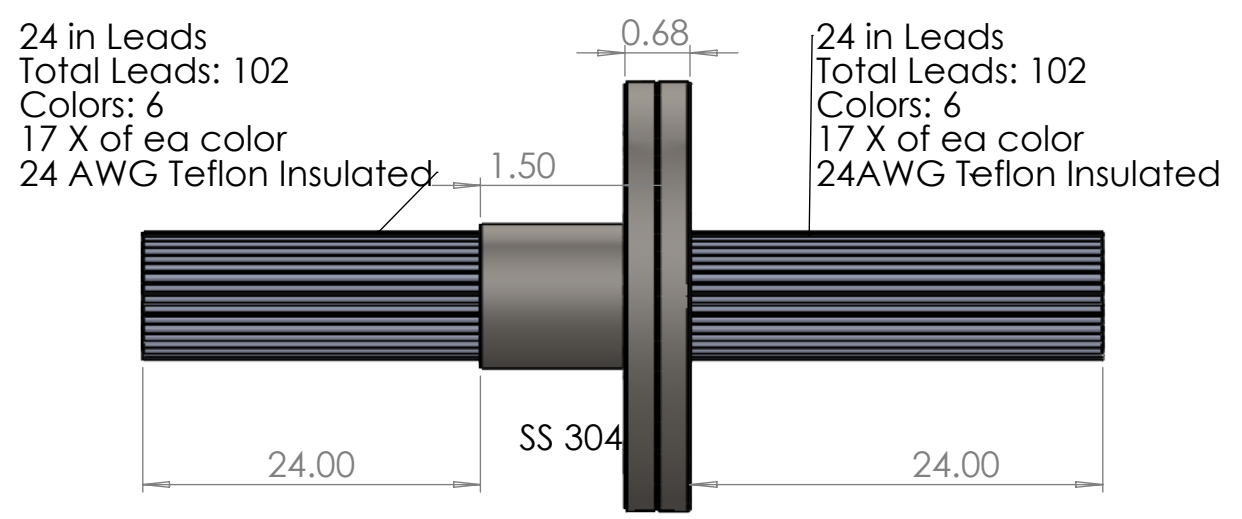

4

3

2

1

ISOMETRIC VIEW

Atmosphere

24 in Leads
Total Leads: 102
Colors: 6
17 X of ea color
24 AWG Teflon Insulated

24 in Leads
Total Leads: 102
Colors: 6
17 X of ea color
24AWG Teflon Insulated

UNLESS OTHERWISE SPECIFIED:		NAME	DATE
DIMENSIONS ARE IN INCHES		DRAWN	A.M
TOLERANCES:		CHECKED	
FRACTIONAL ±		ENG APPR.	
ANGULAR: MACH ± BEND ±		MFG APPR.	
TWO PLACE DECIMAL ±		Q.A.	
THREE PLACE DECIMAL ±		COMMENTS:	
INTERPRET GEOMETRIC TOLERANCING PER:	MATERIAL	THIS DRAWING IS FOR REFERENCE ONLY.	
	SEE DWG	FINAL PRODUCT MAY DIFFER.	
FINISH	SEE DWG		
DO NOT SCALE DRAWING			

BCE		
TITLE:		
Tvk FEEDTHROUGH		
SIZE	DWG. NO.	REV
B	BCE10406	A
SCALE: NTS	WEIGHT: N/A	SHEET 1 OF 1

4

3

2

1

B

B

A